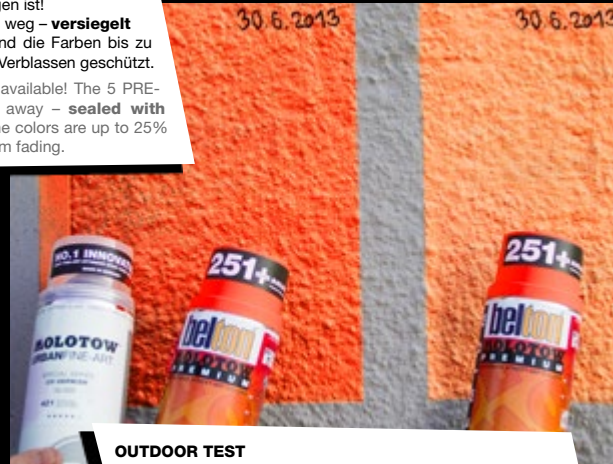

NEW! VERBESSERTE FORMEL
ADVANCED FORMULA

MADE IN GERMANY

PREMIUM RELOADED
WHO'S GOT THE BIGGEST BALLS?

Verbesserte Rezeptur – mehr Pigmente und eine verfeinerte Viskosität sorgen für noch mehr Präzision: scharfe, ebenmäßige Kanten mit dem weiß/blauen Skinny-Cap, Sprühnebelreduktion mit dem weiß/rosa SuperFat-Cap.

Advanced formula – more pigments and a refined viscosity provide even more precision: sharp, even edges with the white/blue Skinny cap, spray dust reduction with the white/pink SuperFat cap.

Dosen-Check: Farbtöne mit der verbesserten Formel und mehr Pigmenten sind mit einem "new" am Dosenboden gekennzeichnet!

Can check: colors with the advanced formula and more pigments are labelled with "new" at the bottom of the can!

0203 19:36:20

new

Der zusätzliche **BIG BALL** sorgt für eine optimale Pigmentverteilung beim Schütteln.

The additional **BIG BALL** provides for perfect pigment distribution when shaking the can.

BIG BALL Farbtöne colors

#047 #052 #053 #059 #074 #090 #217 #227 #228 #231

el JEFE
Gründer von MOLOTOW™ und Innovator No.1: Jürgen Feuerstein war früher ein gefragter Funk-DJ und 70s Muscle Car-Tuner.

Founder of MOLOTOW™ and innovator no.1: back in the days, Jürgen Feuerstein was a popular funk DJ and 70s muscle car tuner.

MEHR PIGMENTE, MEHR DECKKRAFT!