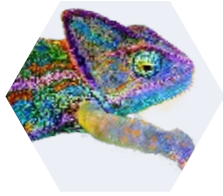

## PAINTS WITH COLOR CHANGE EFFECTS

---

Stardust chameleons are mother-of-pearl based paints that offer a visual effect of double, triple or multiple color change.

This shift from one hue to another occurs depending on the observer's viewing angle. Chameleon paints are simple to apply, and guarantee a perfect color fastness against UV, heat and weather.

# EXTREM CHAMELEON PAINTS