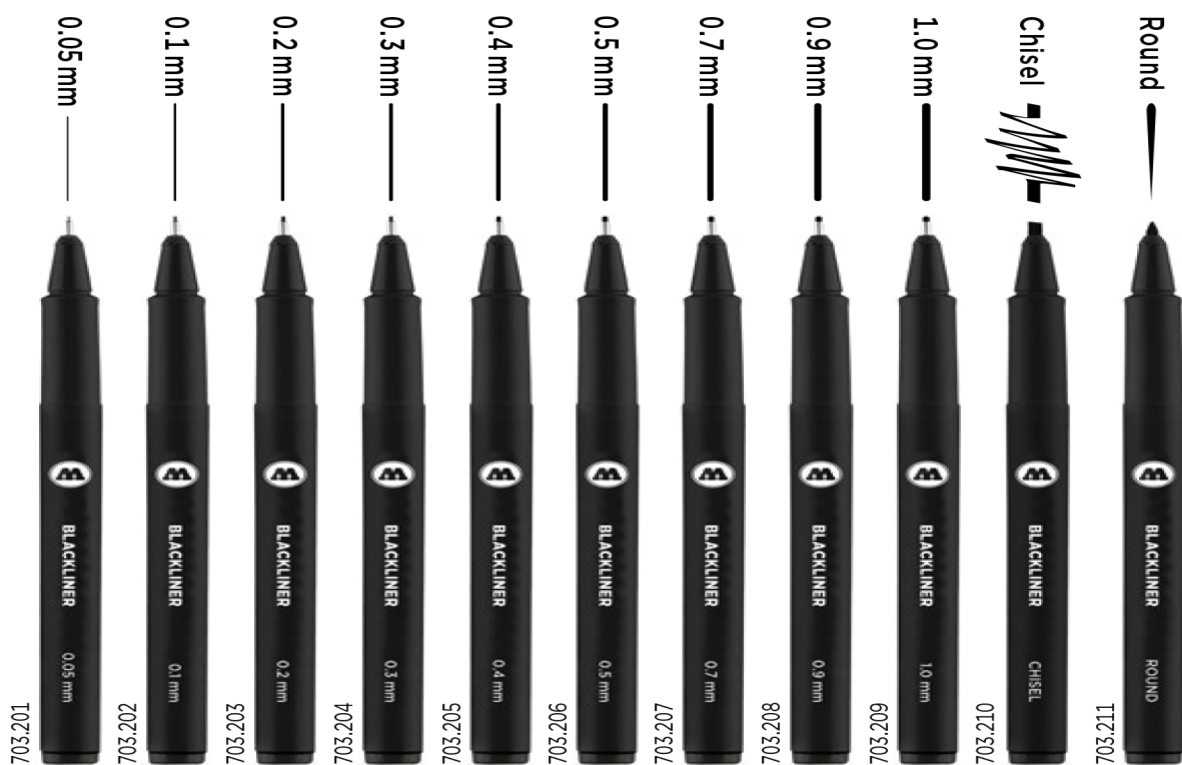

Illustrationen, Comics, Outlines und Letterings – das BLACKLINER Sortiment, mit wasser-basierender und chemikalienbeständiger Tinte, ist ein echter Bestseller. Entdecke die unterschiedlichen Styles und Strichstärken. Alle BLACKLINER sind außerdem in Deutschland hergestellt.

Illustrations, comics, outlines and letterings – the BLACKLINER range with water-based and chemical-resistant ink is a real bestseller. Discover the different styles and stroke widths. Moreover, all Blackliners are Made in Germany.

BLACKLINER
single marker
703.200